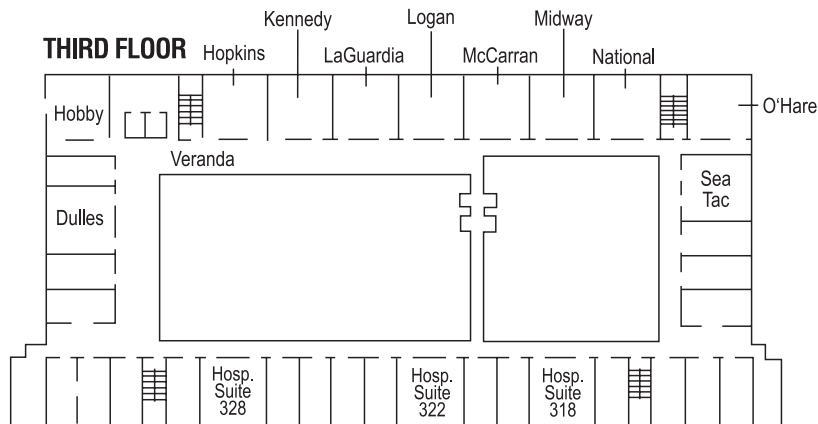

BANQUET LEVEL

ATRIUM LEVEL

THIRD FLOOR

RENAISSANCE®

CONCOURSE ATLANTA AIRPORT HOTEL

RENAISSANCE CONCOURSE ATLANTA AIRPORT HOTEL
 ONE HARTSFIELD CENTRE PARKWAY, ATLANTA, GA 30354
 t: 404.209.9999 f: 404.305.2343 RENAISSANCECONCOURSE.COM